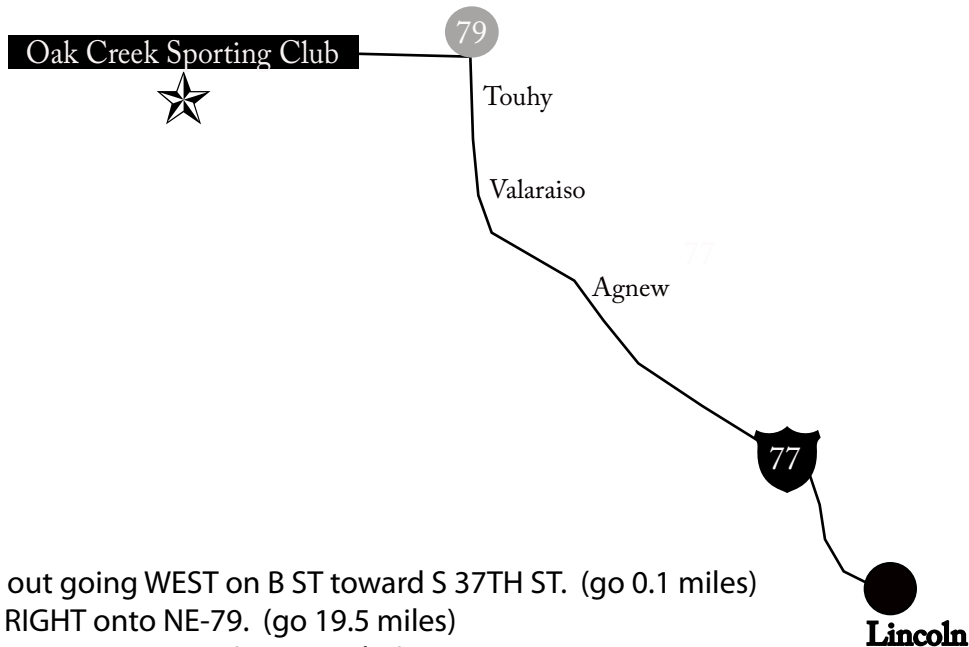

DRIVING DIRECTIONS FROM LINCOLN, NE. TO OAK CREEK SPORTING CLUB

Brainard

Start out going WEST on B ST toward S 37TH ST. (go 0.1 miles)

Turn RIGHT onto NE-79. (go 19.5 miles)

Turn LEFT onto CR-H. (go 4.0 miles)

CR-H becomes ROAD 29. (go 2.0 miles)

End at 2890 W Rd Brainard, NE 68626